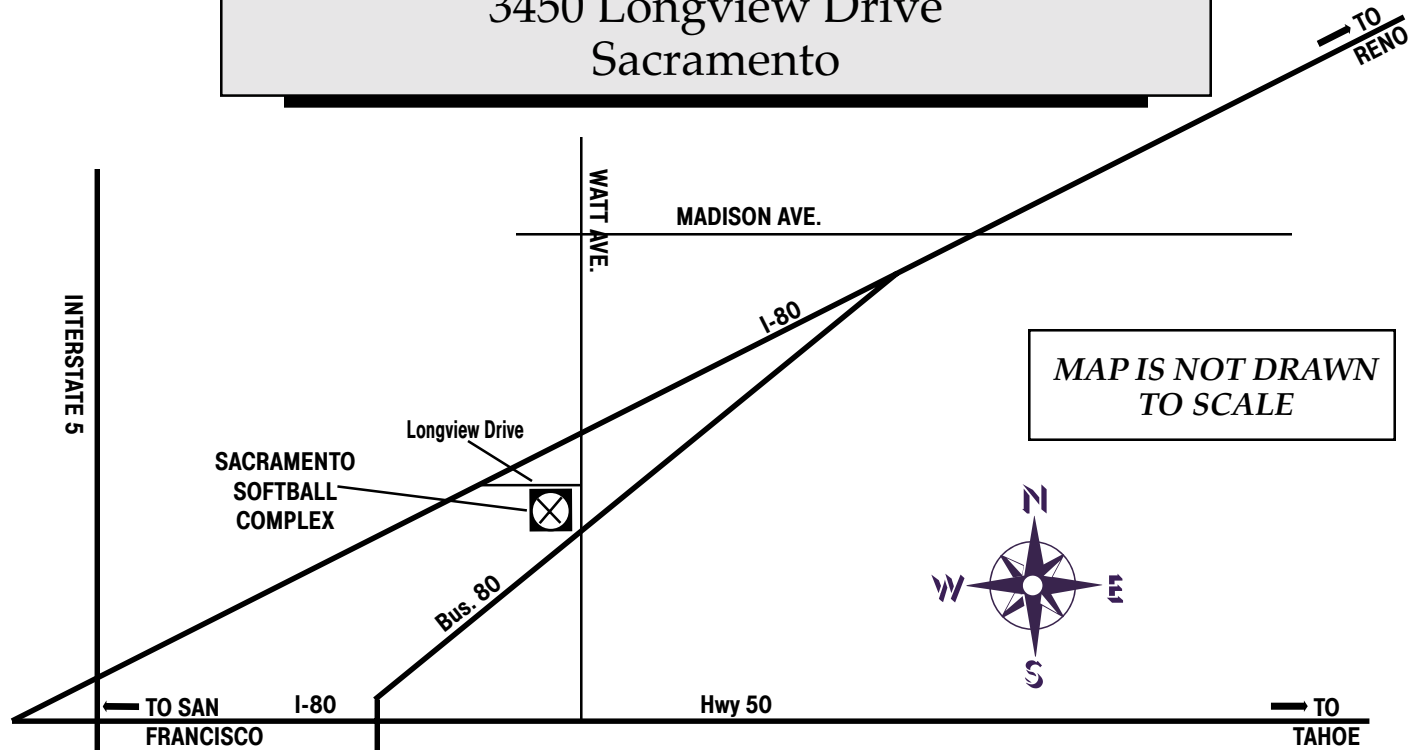

# SACRAMENTO SOFTBALL COMPLEX

3450 Longview Drive  
Sacramento

## DIRECTIONS TO SACRAMENTO SOFTBALL COMPLEX:

**From South of Sacramento:** Take Highway 99 to Business 80. Take the Watt Avenue North exit. After going over the freeway, turn left at the first stoplight (Longview Drive). The entrance to the complex will be on the left (south). Follow that road to the complex.

**From I-80 west of Watt Avenue:** Take I-80 to the Watt Avenue exit. Go south on Watt Avenue until you reach Longview Drive. Turn right. The entrance to the complex will be on the left (south). Follow that road to the complex.

**From I-80 east of Watt Avenue:** Take Business 80 to Watt Avenue North. Go across Watt Avenue to Longview Drive. The entrance to the complex will be on the left (south). Follow that road to the complex.